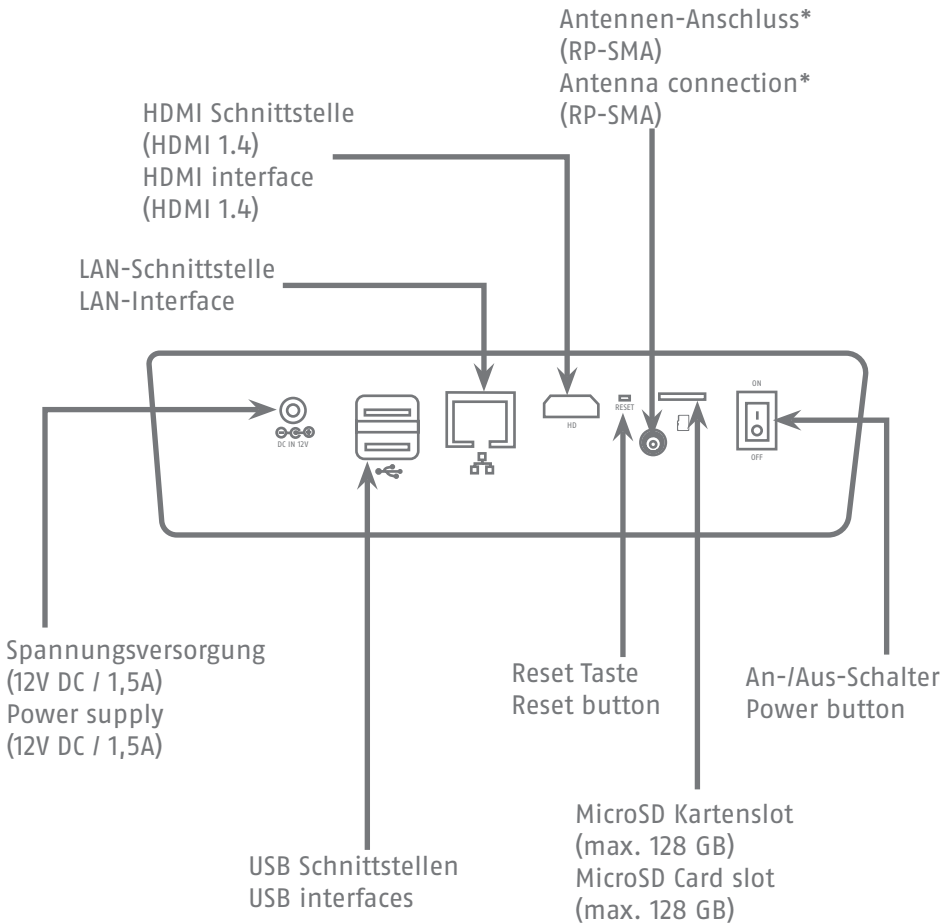

* Funk-Frequenz: 2,403 - 2,478 GHz
Max. Sendeleistung mit Antenne: 20 dBm

* Radio-Frequency: 2,403 - 2,478 GHz
Max. Transmission power with Antenna: 20dBm